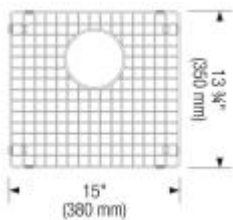

Optional Accessories

Stainless Steel Sink Grid
406482