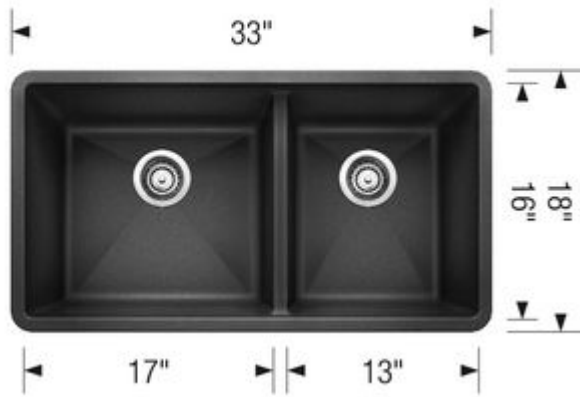

Metallic grey

White

SILGRANIT®

Main bowl left

Item No. 400585

Spec sheets/DXF

Top View

Scope of supply

3 1/2" (90 mm) stainless steel strainers, clips, template

Design tips

Width of base unit : 915 mm

Bowl depth: 9 1/2" (240 mm)

Depending on cabinet construction, a different cabinet size may be required. Consult the cabinet manufacturer.