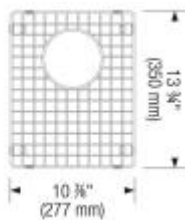

Stainless Steel Sink Grid
406483